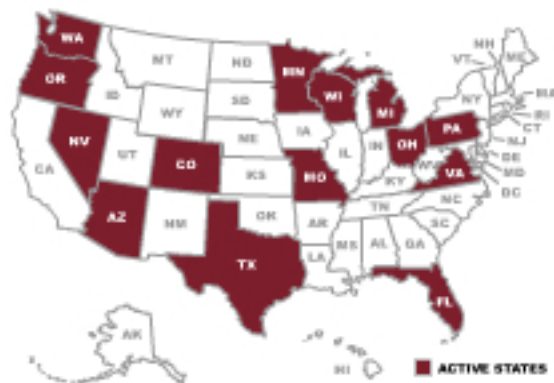

Senator Derek Kilmer
Gig Harbor, WA, Elected, 2006

2010 Candidates

2009 Elected Candidates

2008 Elected Candidates

2007 Elected Candidates

2006 Elected Candidates

2005 Elected Candidates

2004 Elected Candidates

and
y is keeping
ive results
essive
our Election
tuned!"

e Majority

DONATE

ELECTION RESULTS

SIGN UP FOR EMAIL UPDATES

Farm Team Update

Total Team:	493	Electeds:	375
Women:	239	Union:	132
People of Color:	135	Under 35:	123

State Programs

Click on the map below to see what Progressive Majority is doing in individual states. [Click here to view a larger map.](#)

Or choose a state from the list below:

Alabama

2010 Election Results